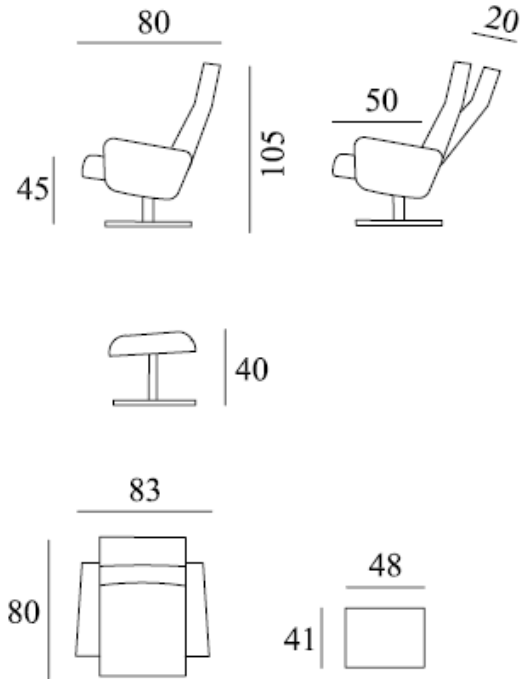

Polar

Execution/Functions:

- Swing- and gliding function
- Molded cold foam in seat and back cushions
- Footstool available with the same specifications

Base F5: chrome / brushed / black matte

Base F7: brushed / black matte