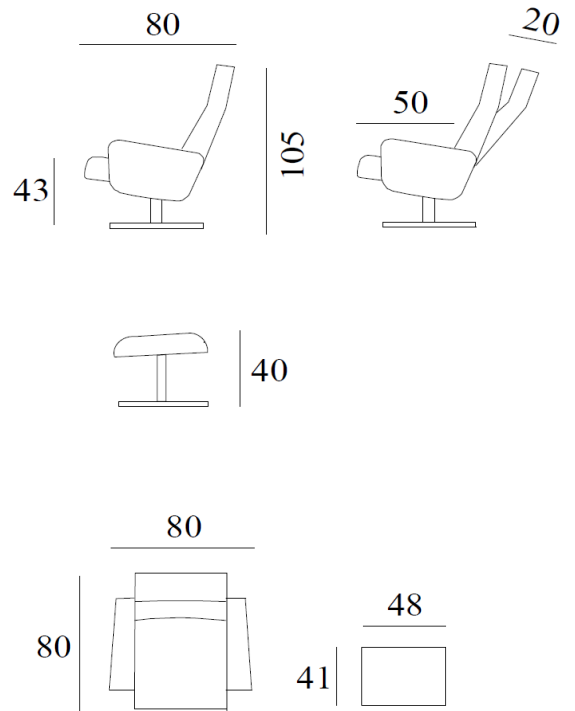

## Execution/Functions:

- Swing- and gliding function
- Molded cold foam in seat and back cushions
- Footstool available with the same specifications

**Base F5:** chrome / brushed / black matte  
+ 3 cm height for a surcharge