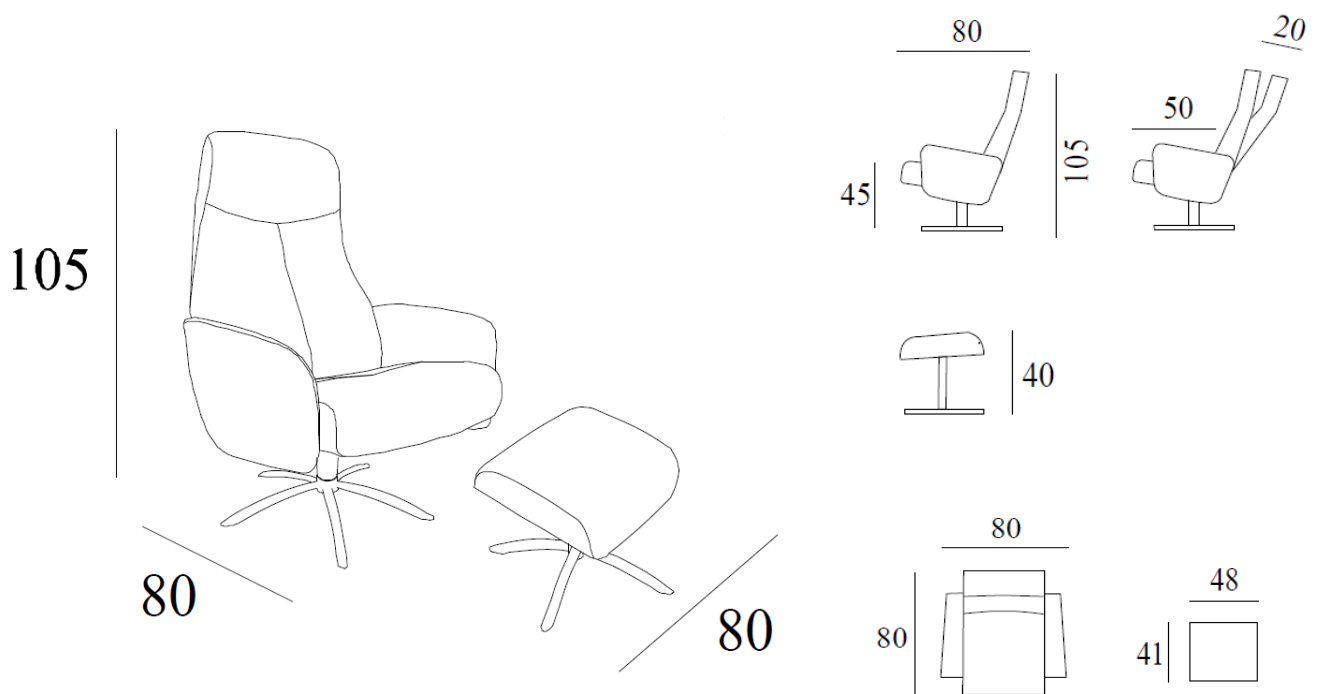

Svalbard

Execution/Functions:

- Swing- and gliding function
- Molded cold foam in seat and back cushions
- Footstool available with the same specifications

Base F5: chrome / brushed / black matte
+ 3 cm height for a surcharge

Base F7: brushed / black matte