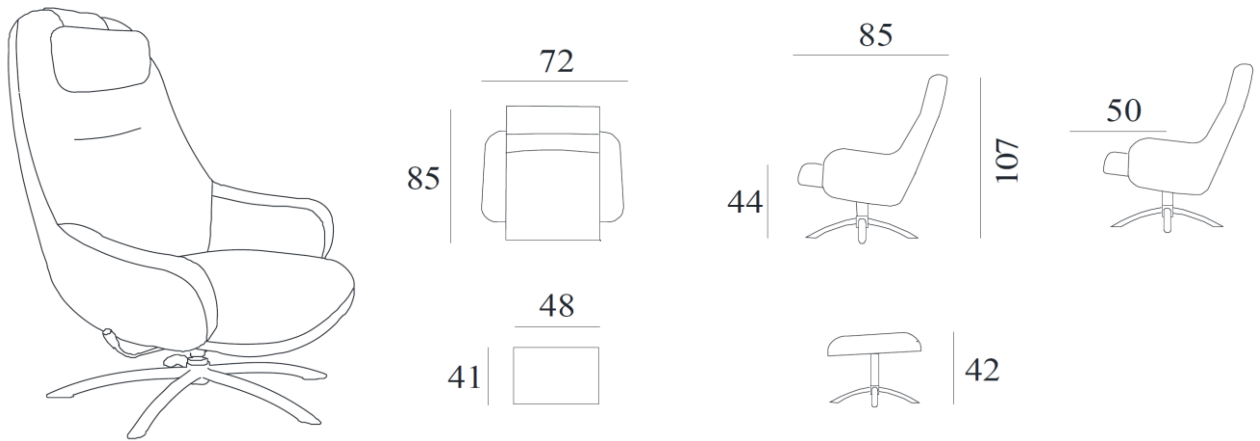

Leaf Tilt

Execution/Functions:

- Swing-, tilt- and gliding function
- Molded cold foam in seat and back cushions
- Stepless seat angle adjustment lock
- Footstool available with the same specifications

Base F5: chrome / brushed / black matte

Base F7: brushed / black matte

Base F9: black matte