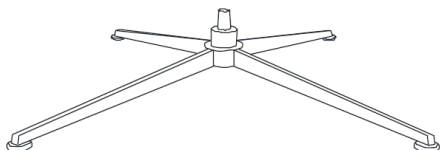

Leaf Tilt

Execution/Functions:

- Swing-, tilt- and gliding function
- Molded cold foam in seat and back cushions
- Stepless seat angle adjustment lock
- Footstool available with the same specifications

Base F5: chrome / brushed / black matte

Base F7: brushed / black matte

Base F9: black matte