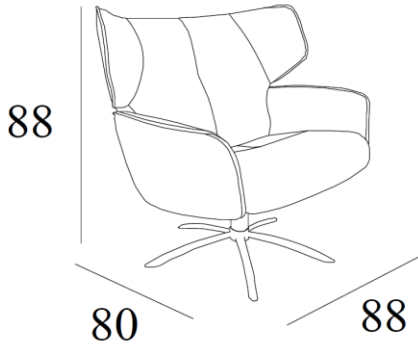

# Nordkapp lounge chair

F5

F7

## Execution/Functions:

- Swing- and gliding function
- Molded cold foam in seat and back cushions

Base F5: chrome / brushed / black matte  
*+ 3 cm height for a surcharge*

Base F7: brushed / black matte