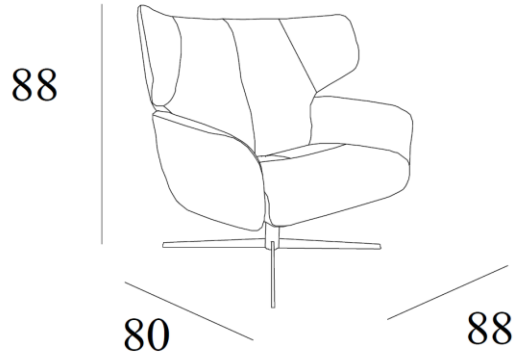

# Nordkapp lounge chair

F5

F7

## Execution/Functions:

- Swing- and gliding function
- Molded cold foam in seat and back cushions

Base F5: chrome / brushed / black matte  
*+ 3 cm height for a surcharge*

Base F7: brushed / black matte