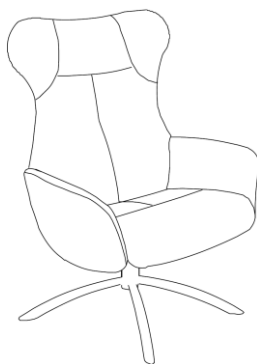

# Runde

## Runde Original

## Runde Small

### Execution/Functions:

- Swing- and gliding function
- 5 step adjustable neck support
- Molded cold foam in seat and back cushions
- Footstool available with the same specifications

Base F5: chrome / brushed / black matte