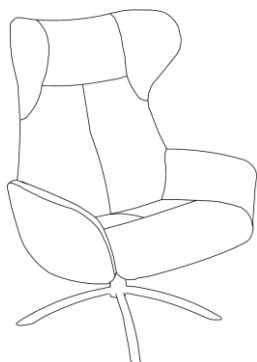

# Runde

## Runde Original

## Runde Small

### Execution/Functions:

- Swing- and gliding function
- 5 step adjustable neck support
- Molded cold foam in seat and back cushions
- Footstool available with the same specifications

Base F5: chrome / brushed / black matte