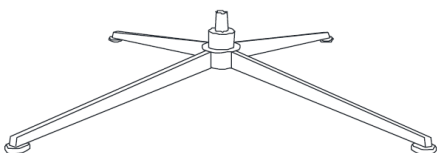

## Execution/Functions:

- Swing-, tilt- and gliding function
- Stepless seat angle adjustment lock
- Footstool available with the same specifications

Base F5: chrome / brushed / black matte

Base F7: brushed / black matte

Base F9: black matte