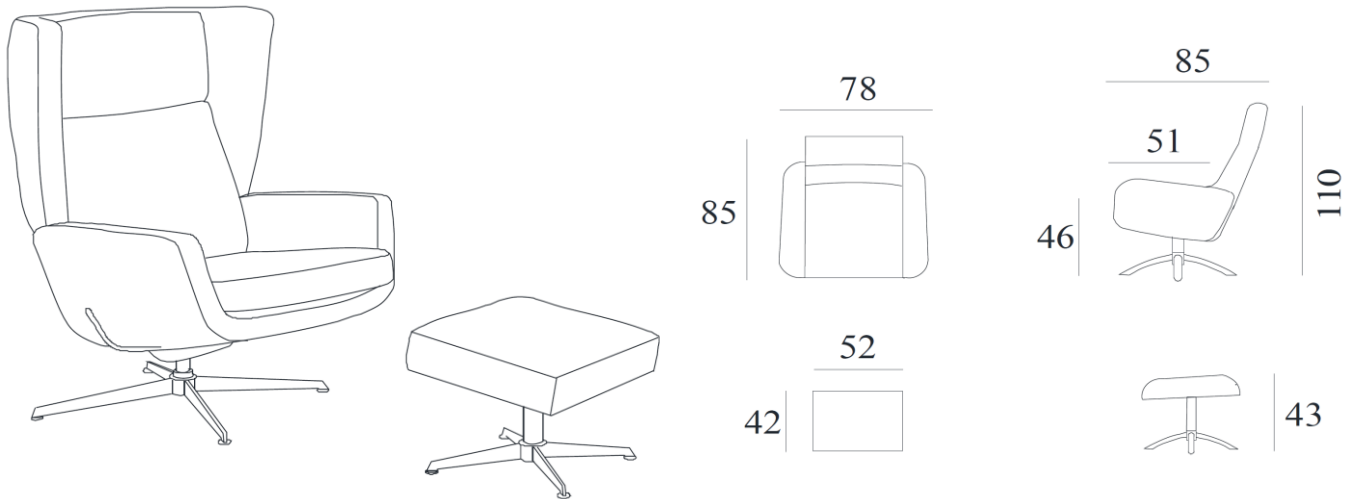

## Execution/Functions:

- Swing-, tilt- and gliding function
- Stepless seat angle adjustment lock
- Footstool available with the same specifications

Base F5: chrome / brushed / black matte

Base F7: brushed / black matte

Base F9: black matte